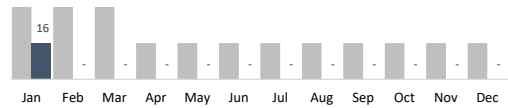

# January 2023 Summary Report

Greater Lincoln Heights

**892**  
Trash Bags

**276**  
Tags

**393**  
Bulk Items

**16**  
Pressure Washing Hrs

	YTD	Jan	Feb	Mar	Apr	May	Jun	Jul	Aug	Sep	Oct	Nov	Dec
<b>Trash Bags</b>	892	892	-	-	-	-	-	-	-	-	-	-	-
<b>Trash Weight</b>	20,516	20,516	-	-	-	-	-	-	-	-	-	-	-
<b>Tags</b>	276	276	-	-	-	-	-	-	-	-	-	-	-
<b>Bulk Items</b>	393	393	-	-	-	-	-	-	-	-	-	-	-
<b>PW Hours</b>	16	16	-	-	-	-	-	-	-	-	-	-	-

Trash Bags

Bulk Items

Tags

Pressure Washing Hours

Great Lincoln Heights

CHRYSLIS  
ENTERPRISES

Thanks for doing business with us!

BEFORE