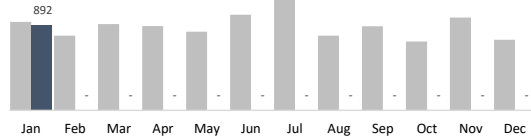

January 2023 Summary Report

Greater Lincoln Heights

892
Trash Bags

276
Tags

393
Bulk Items

16
Pressure Washing Hrs

	YTD	Jan	Feb	Mar	Apr	May	Jun	Jul	Aug	Sep	Oct	Nov	Dec
Trash Bags	892	892	-	-	-	-	-	-	-	-	-	-	-
Trash Weight	20,516	20,516	-	-	-	-	-	-	-	-	-	-	-
Tags	276	276	-	-	-	-	-	-	-	-	-	-	-
Bulk Items	393	393	-	-	-	-	-	-	-	-	-	-	-
PW Hours	16	16	-	-	-	-	-	-	-	-	-	-	-

Trash Bags