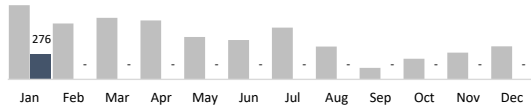

January 2023 Summary Report

Greater Lincoln Heights

892
Trash Bags

276
Tags

393
Bulk Items

16
Pressure Washing Hrs

	YTD	Jan	Feb	Mar	Apr	May	Jun	Jul	Aug	Sep	Oct	Nov	Dec
Trash Bags	892	892	-	-	-	-	-	-	-	-	-	-	-
Trash Weight	20,516	20,516	-	-	-	-	-	-	-	-	-	-	-
Tags	276	276	-	-	-	-	-	-	-	-	-	-	-
Bulk Items	393	393	-	-	-	-	-	-	-	-	-	-	-
PW Hours	16	16	-	-	-	-	-	-	-	-	-	-	-

Tags