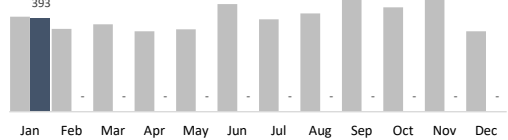

January 2023 Summary Report

Greater Lincoln Heights

892
Trash Bags

276
Tags

393
Bulk Items

16
Pressure Washing Hrs

	YTD	Jan	Feb	Mar	Apr	May	Jun	Jul	Aug	Sep	Oct	Nov	Dec
Trash Bags	892	892	-	-	-	-	-	-	-	-	-	-	-
Trash Weight	20,516	20,516	-	-	-	-	-	-	-	-	-	-	-
Tags	276	276	-	-	-	-	-	-	-	-	-	-	-
Bulk Items	393	393	-	-	-	-	-	-	-	-	-	-	-
PW Hours	16	16	-	-	-	-	-	-	-	-	-	-	-

Bulk Items